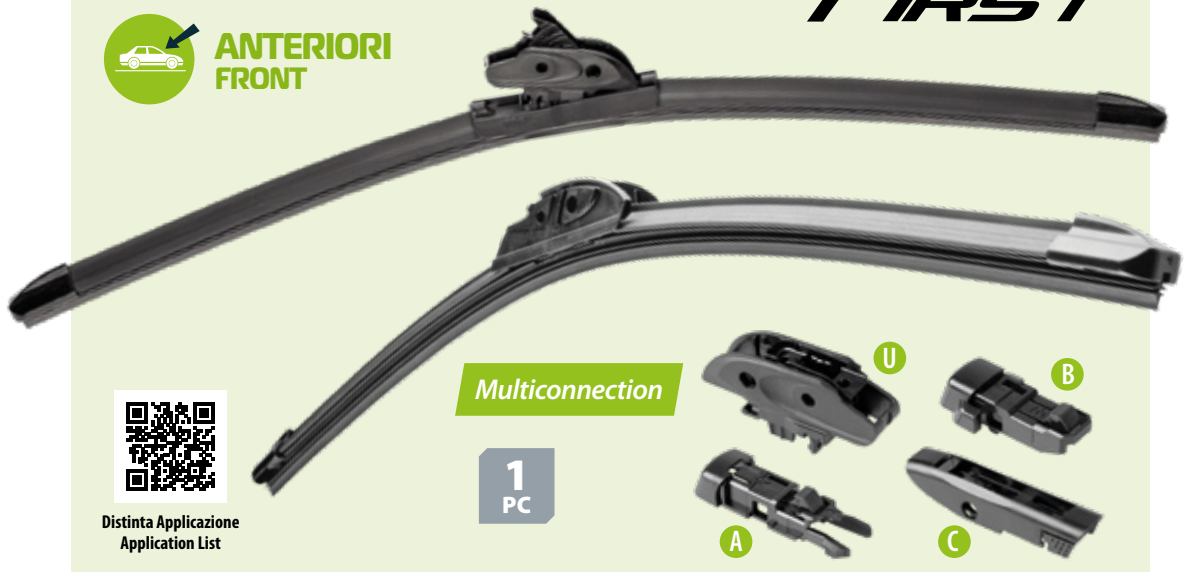

FLAT BLADE

ANTERIORI FRONT

FIRST